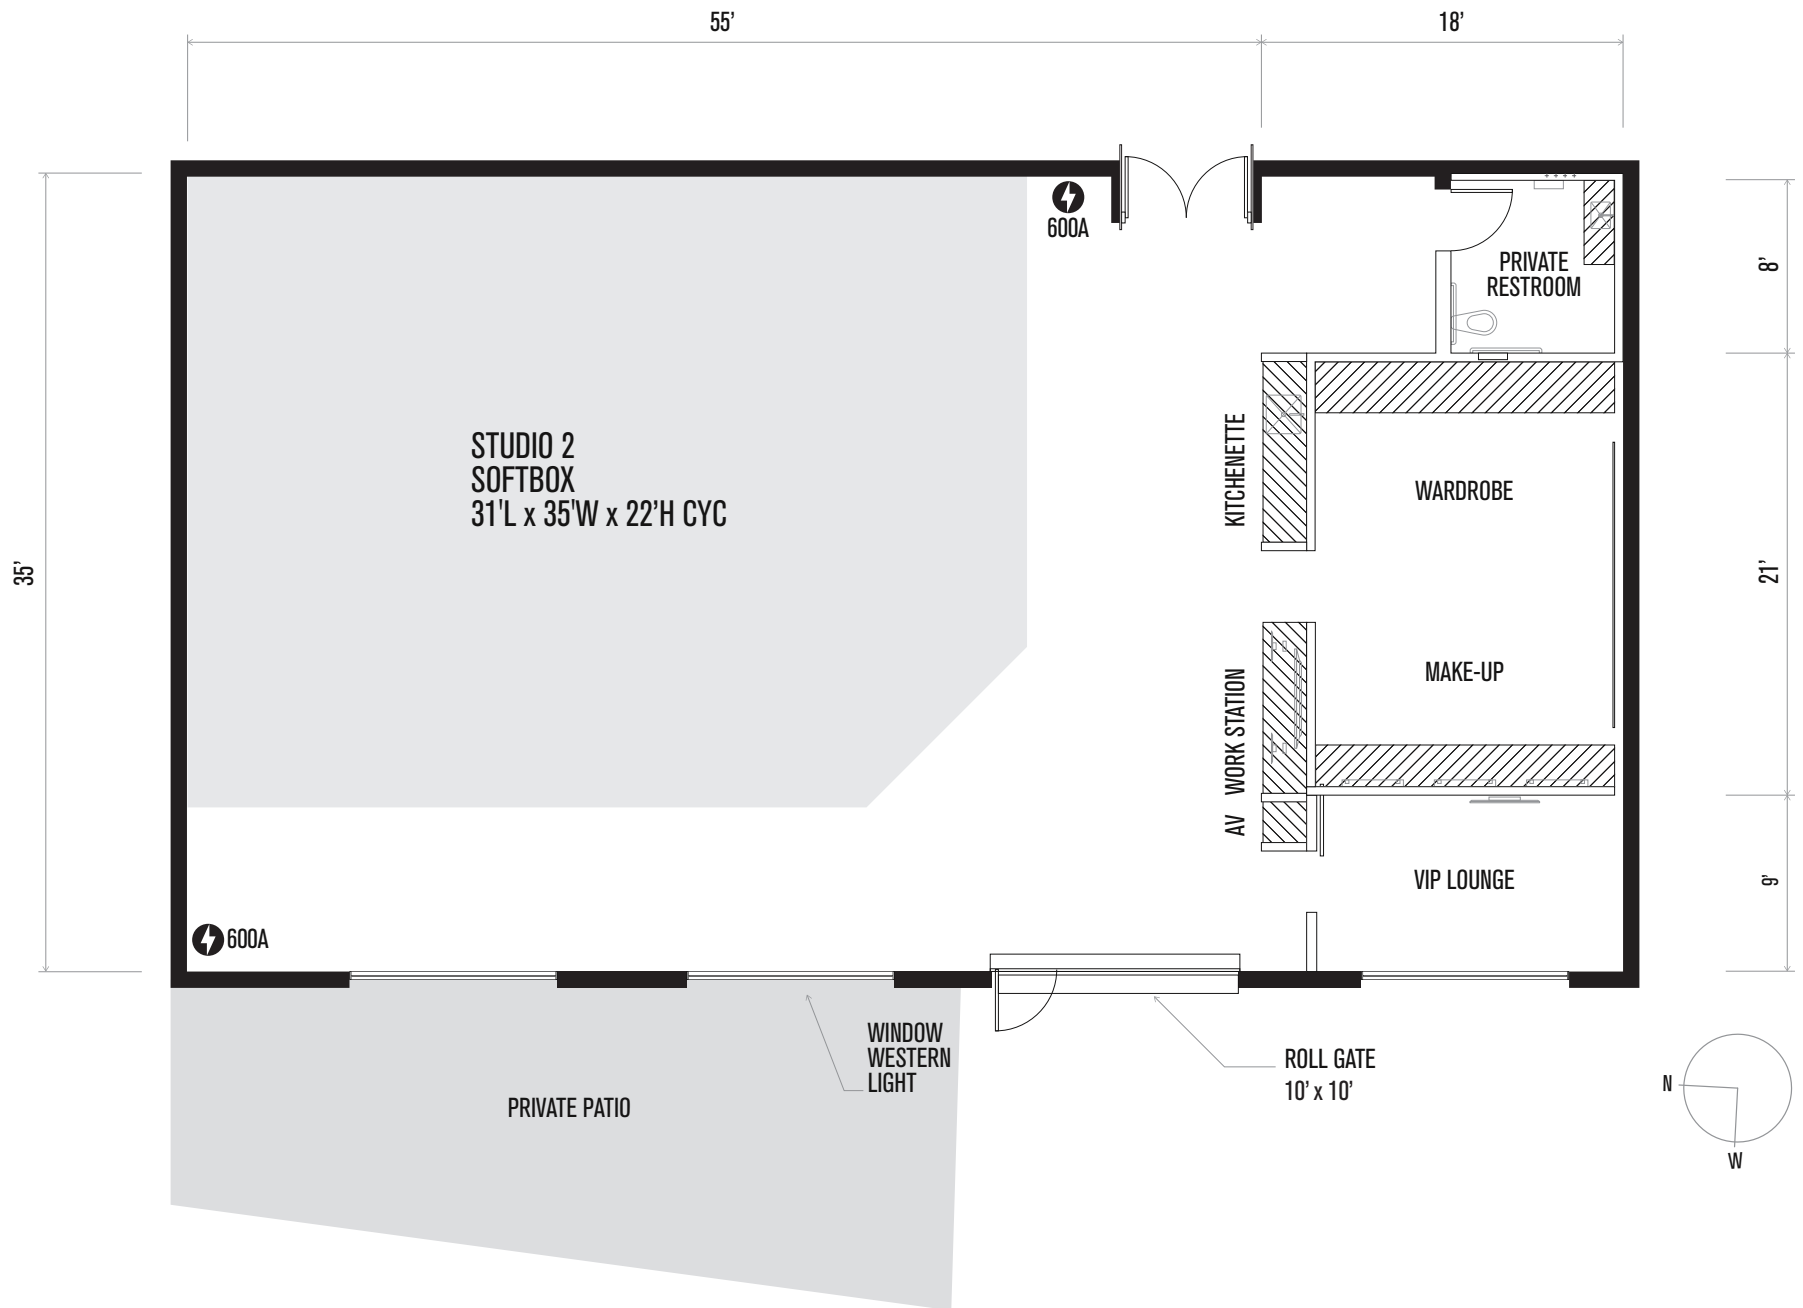

1

LIGHTBOX

Details:

4,250 total sq. ft.
 3,600 sq. ft. stage
 28'W x 30'L x 22'H cyc
 22' ceilings
 Plus private 750 sq. ft. patio
 Private 300 sq. ft. VIP Mezzanine
 South, west & east exposures
 4 skylights
 1,800 AMP, 3 phase
 iMac, printer & scanner

2

SOFTBOX

Details:

2,775 total sq. ft.

2,090 sq. ft. stage

31'L x 35'W x 22'H cyc

22' ceilings

Plus patio

Kitchenette

Private Restroom

Private hair, makeup & wardrobe

Valet parking

10'x10' roll-gate

Softbox gets its name from the amazing, soft, western light that pours into the studio. Photographers and directors alike appreciate the natural light quality of this special space. The studio and its large, outdoor patio make for an exceptional event space.

3

BLACKBOX

Details:

2,460 total sq. ft.
 1,910 sq. ft. stage
 Can be combined with Skybox for additional 1,400 sq. ft.
 35'L x 31'W x 22"H corner cyc
 22' ceilings
 1200 AMP, 3 phase
 Overhead lighting grid
 iMac, printer & scanner