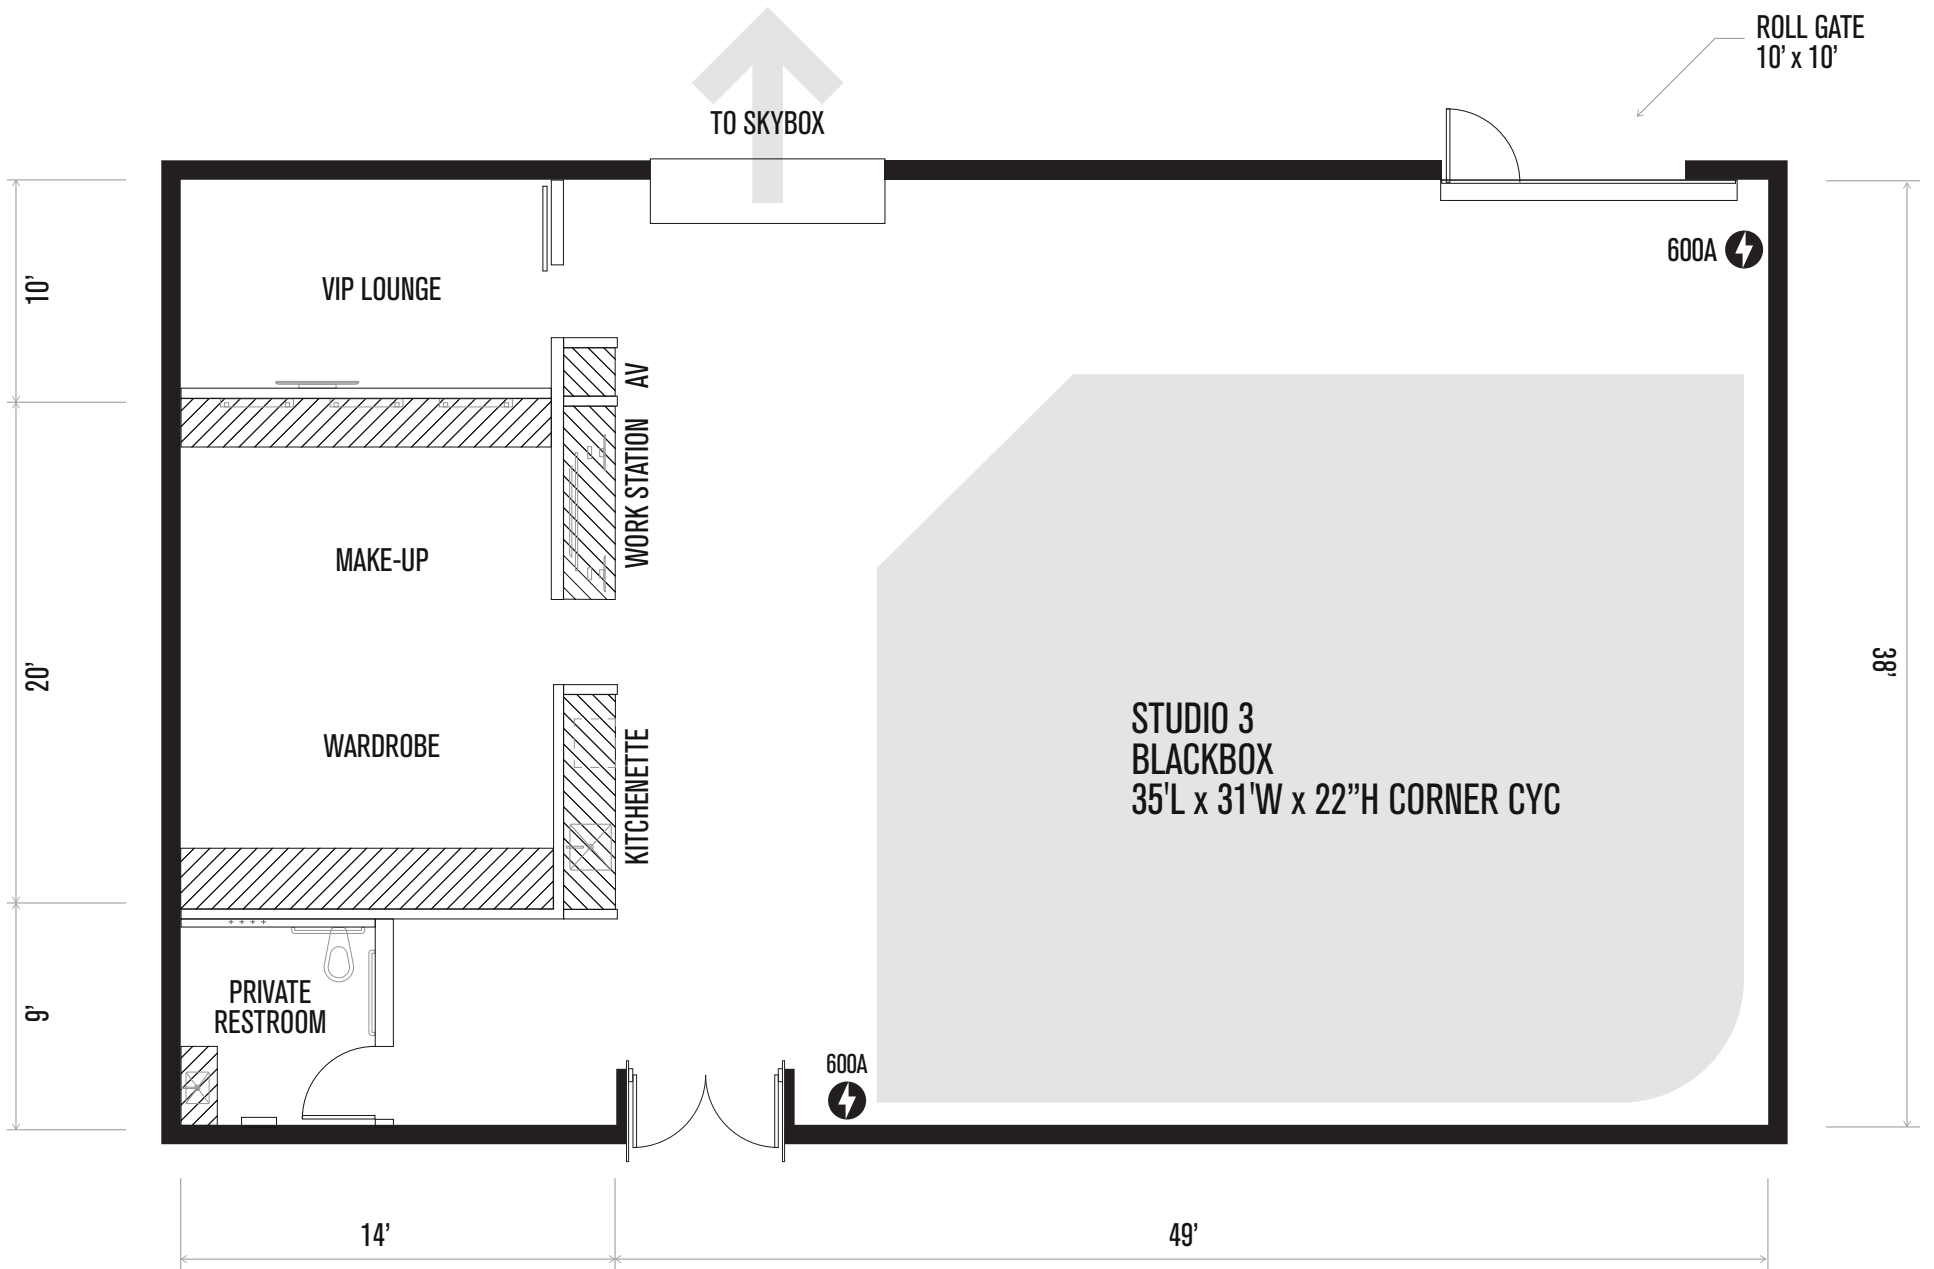

Kitchenette

Private Restroom

Private hair, makeup & wardrobe

Valet parking

10'x10' roll-gate

Softbox gets its name from the amazing, soft, western light that pours into the studio. Photographers and directors alike appreciate the natural light quality of this special space. The studio and its large, outdoor patio make for an exceptional event space.

3

BLACKBOX

Details:

2,460 total sq. ft.
 1,910 sq. ft. stage
 Can be combined with Skybox for additional 1,400 sq. ft.
 35'L x 31'W x 22"H corner cyc
 22' ceilings
 1200 AMP, 3 phase
 Overhead lighting grid
 iMac, printer & scanner

Premium cable TV
 iPad controlled AV
 Multi-zone HVAC
 Kitchenette
 Private restroom
 Private hair, makeup & wardrobe
 Valet parking
 10'x10' Roll-gate

Blackbox boasts a large corner cyc and 22' ceilings complete with a grid making it an ideal space for film and photo shoots. Easily combined with adjoining Skybox for an additional 1,400 sq. ft. of studio space.

4

BIGBOX

Details:

Qualified soundstage
5,100 total sq. ft.
4,000 sq. ft. stage
62'L x 36'W x 20'H cyc
22' ceiling, 19' beam
Overhead lighting grid
2,400 AMP, 3 phase
iMac, printer & scanner
1Gb internet & wireless network