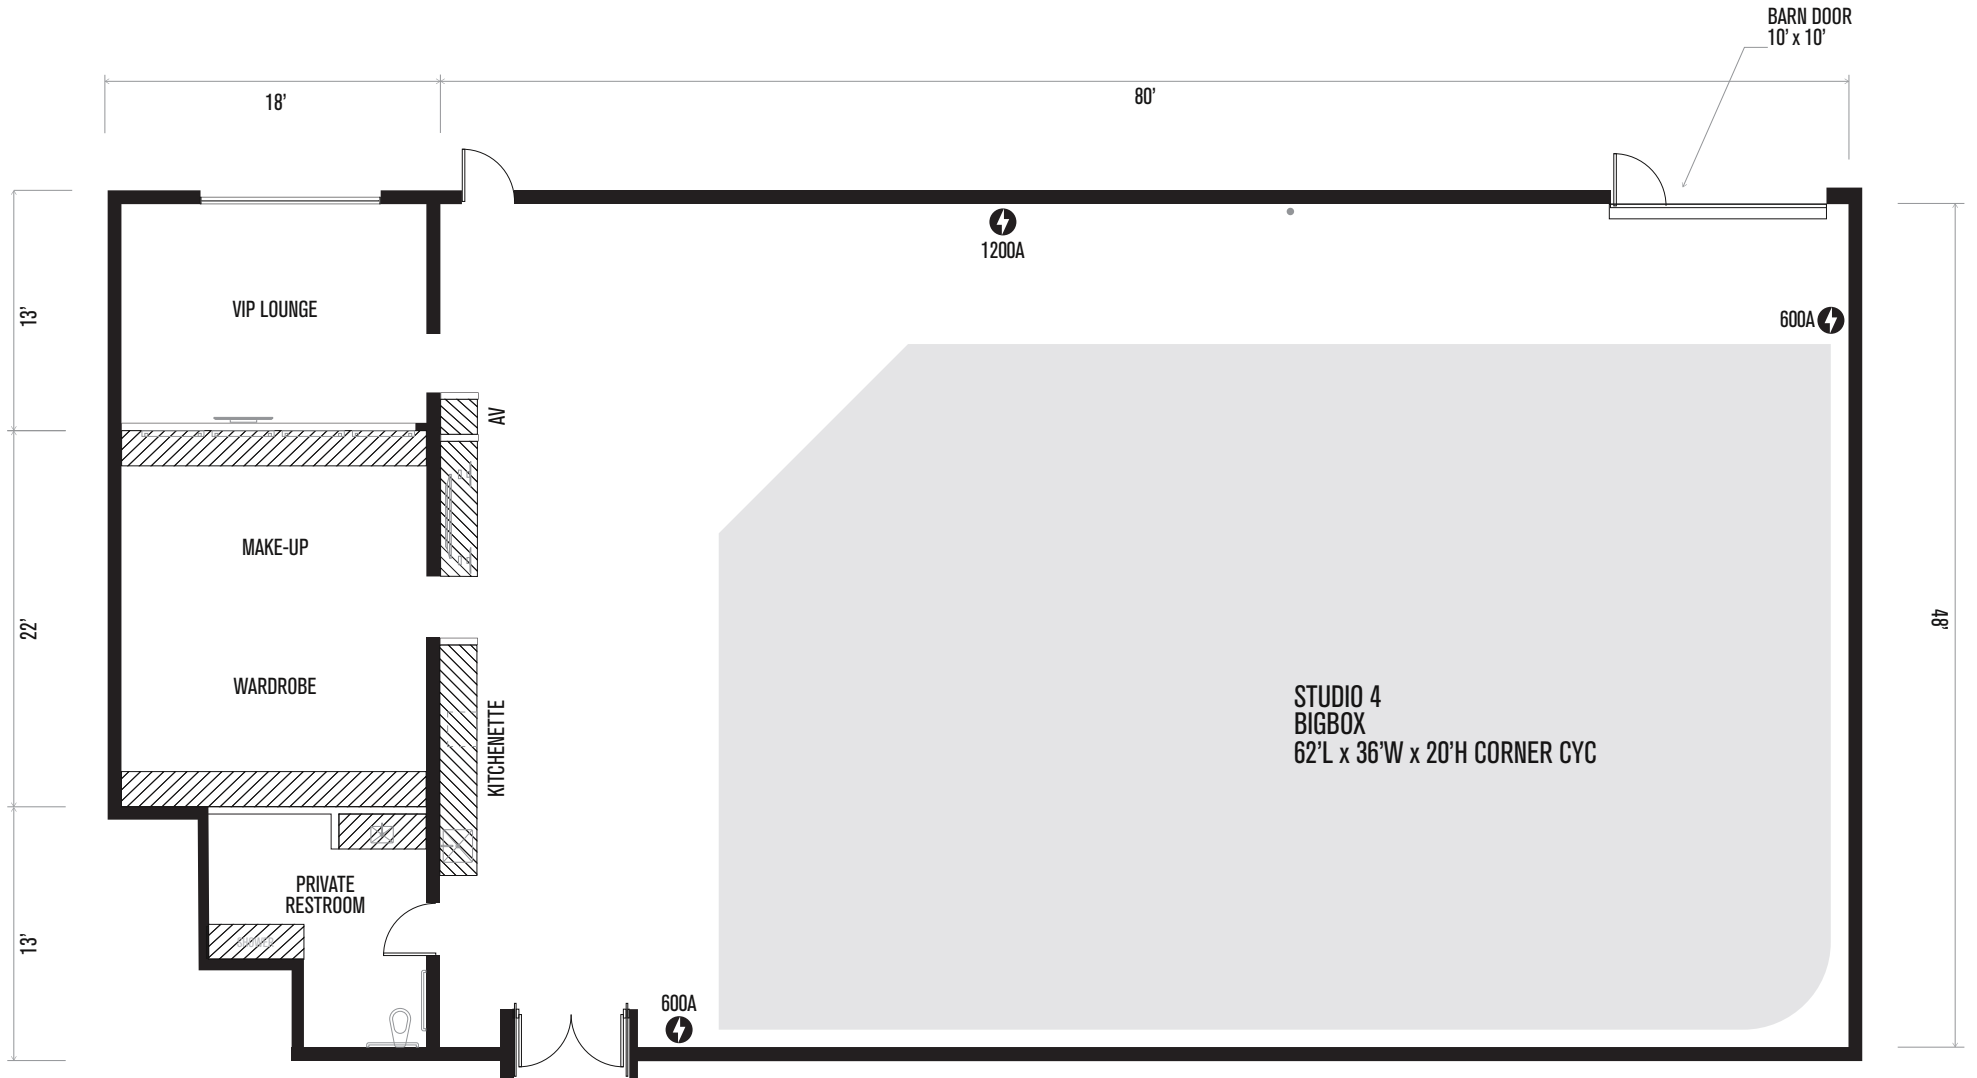

Premium cable TV
 iPad controlled AV
 Multi-zone HVAC
 Kitchenette
 Private restroom
 Private hair, makeup & wardrobe
 Valet parking
 10'x10' Roll-gate

Blackbox boasts a large corner cyc and 22' ceilings complete with a grid making it an ideal space for film and photo shoots. Easily combined with adjoining Skybox for an additional 1,400 sq. ft. of studio space.

4

BIGBOX

Details:

Qualified soundstage
5,100 total sq. ft.
4,000 sq. ft. stage
62'L x 36'W x 20'H cyc
22' ceiling, 19' beam
Overhead lighting grid
2,400 AMP, 3 phase
iMac, printer & scanner
1Gb internet & wireless network

Premium cable TV
iPad controlled AV
Multi-zone HVAC
Kitchenette
Private restroom & shower
Private hair, makeup & wardrobe
Plus outdoor patio
10'x10' barn door
Valet parking

Bigbox, the ultimate in versatility, features 4,000+ square feet of shooting space, a huge cyc, private VIP Lounge, private restroom and state-of-the-art hair and makeup stations. Bigbox is the perfect stage for gallery shoots, film and video productions and events.

5

SKYBOX

Details:

1,640 total sq. ft.
1,365 sq. ft. stage
16' ceiling
25L' x 21'W x 13'H cyc
Can be combined with Blackbox for additional 2,460 sq. ft.
14' x 16' skylight
900 AMP, 3 phase
iMac, printer & scanner