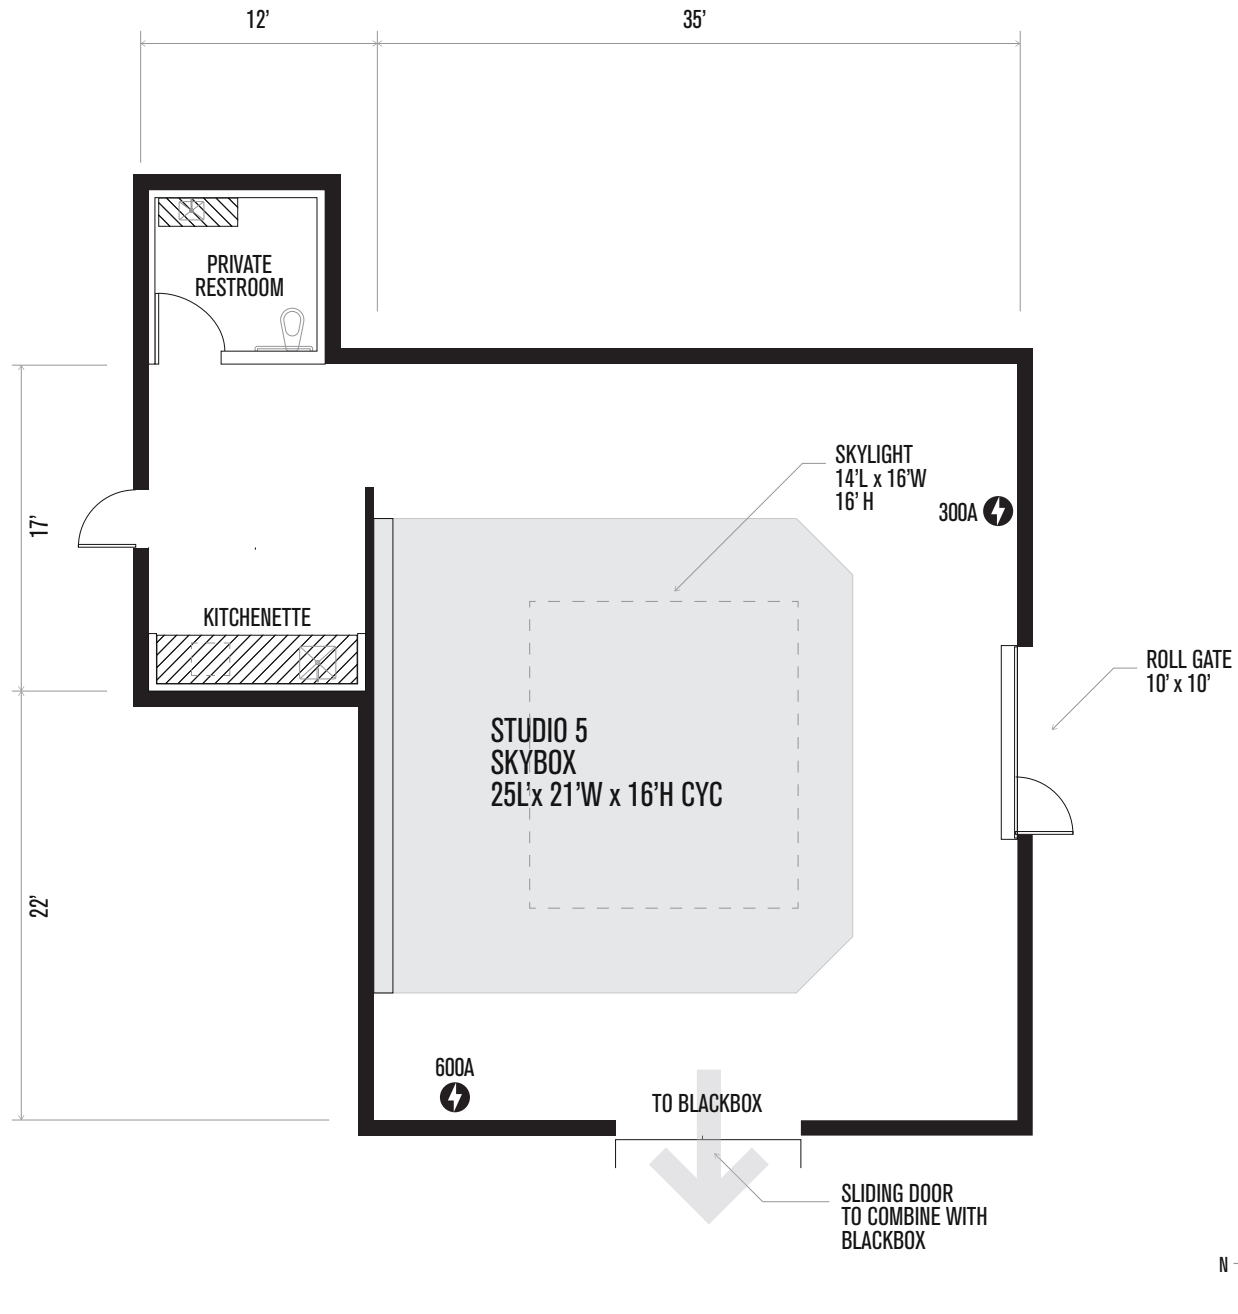

Premium cable TV
iPad controlled AV
Multi-zone HVAC
Kitchenette
Private restroom & shower
Private hair, makeup & wardrobe
Plus outdoor patio
10'x10' barn door
Valet parking

Bigbox, the ultimate in versatility, features 4,000+ square feet of shooting space, a huge cyc, private VIP Lounge, private restroom and state-of-the-art hair and makeup stations. Bigbox is the perfect stage for gallery shoots, film and video productions and events.

5

SKYBOX

Details:

1,640 total sq. ft.
1,365 sq. ft. stage
16' ceiling
25L' x 21'W x 13'H cyc
Can be combined with Blackbox for additional 2,460 sq. ft.
14' x 16' skylight
900 AMP, 3 phase
iMac, printer & scanner

1Gb internet & wireless network
iPad controlled AV
Multi-zone HVAC
Kitchenette
Private restroom
Portable hair, makeup and wardrobe station
10'x10' roll gate
Valet parking

Skybox is the quintessential studio for daylight portraits, fashion and beauty shoots. The space features a large 14' x 16' skylight directly above the cyc. May be easily combined with adjacent Blackbox for an additional 2,400 square feet of studio space.

R

RECEPTION

Details:

2,150 sq. ft.
22' ceilings
1Gb internet & wireless network
iPad controlled AV
9' video wall
Exquisite cafe/bar

Charging stations
Creative Library
Banquette
World-class commercial kitchen
Restrooms