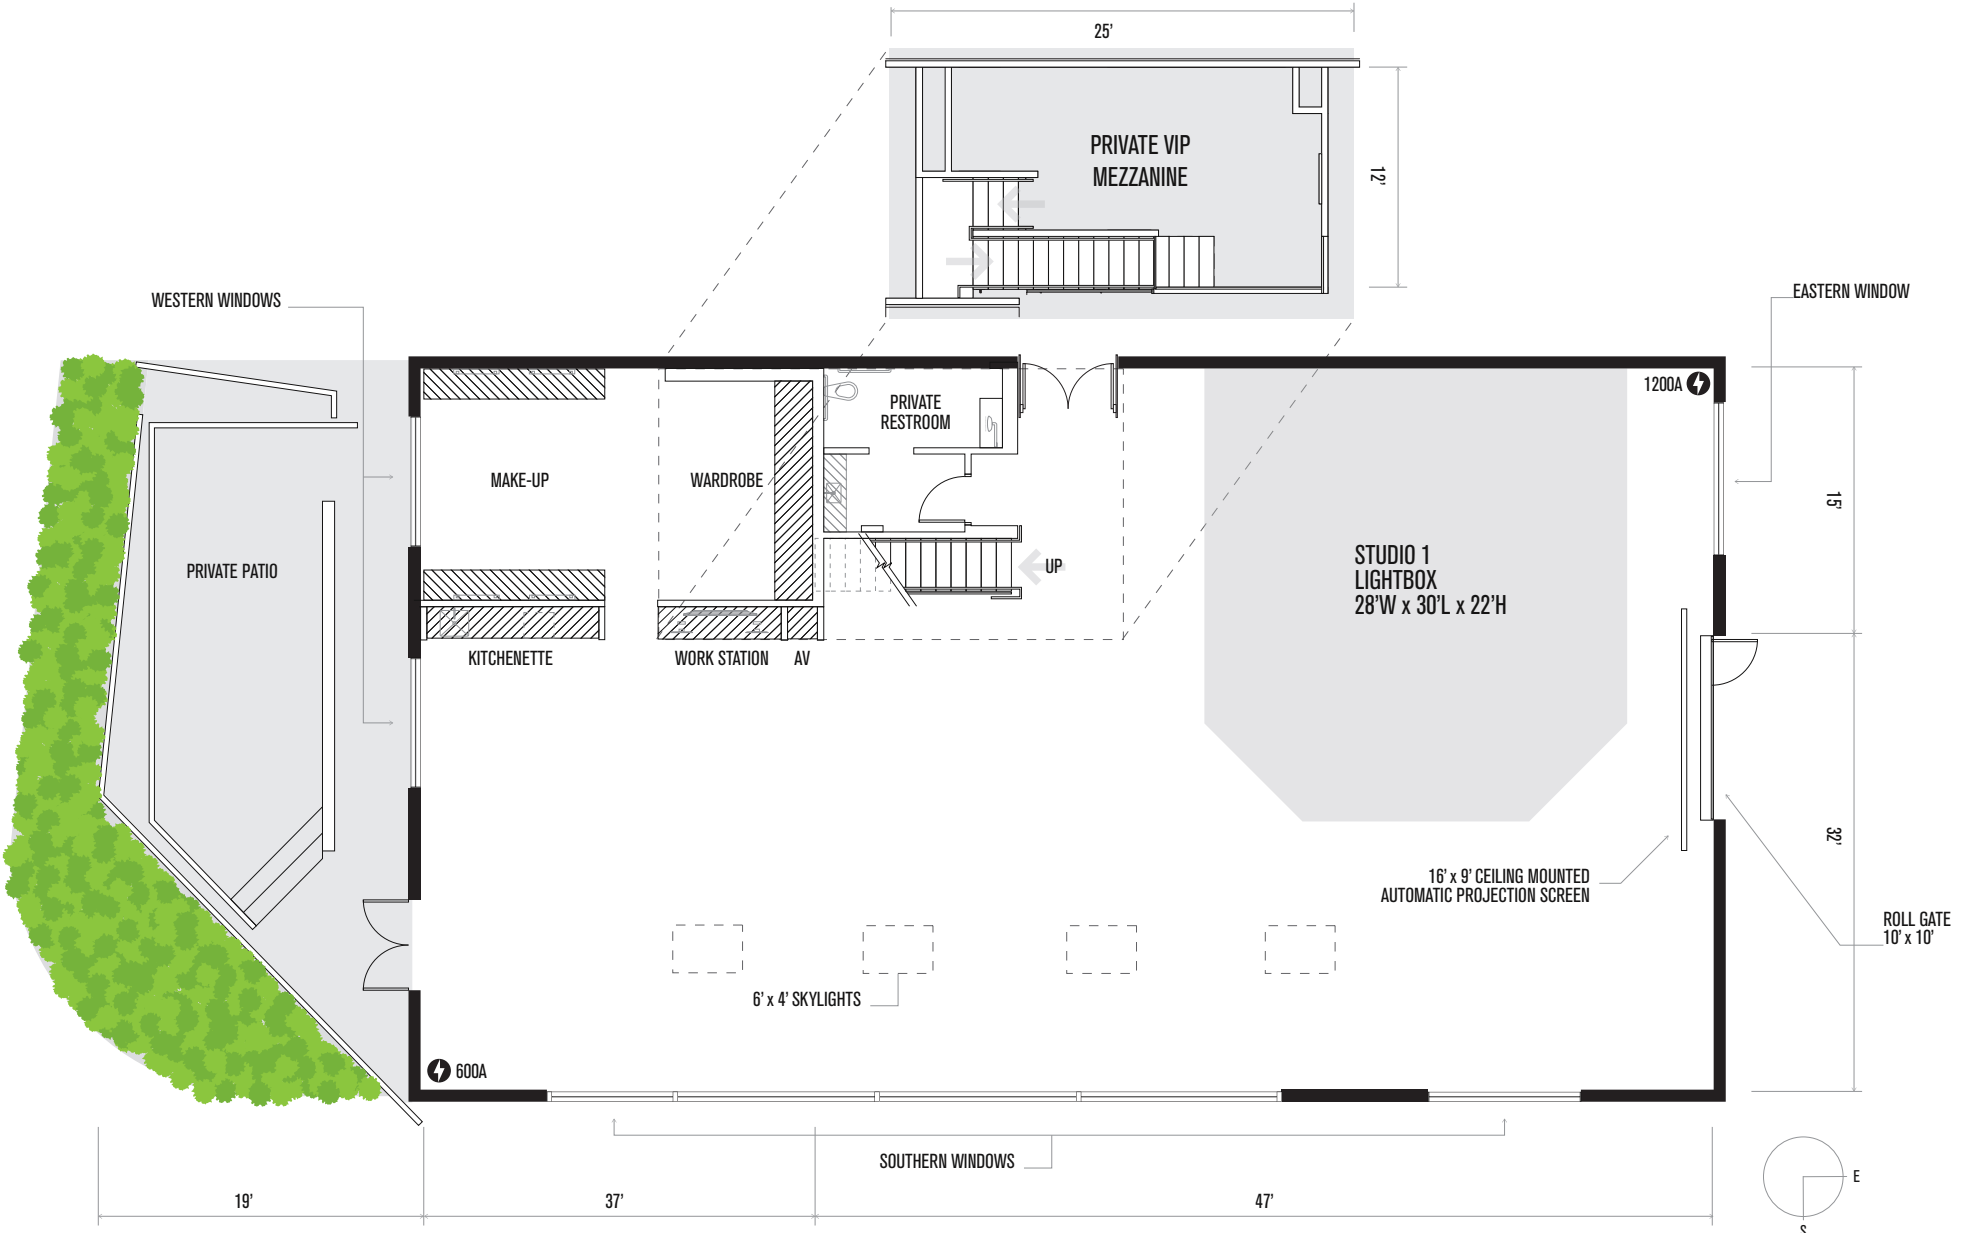

1

LIGHTBOX

Details:

4,250 total sq. ft.
 3,600 sq. ft. stage
 28'W x 30'L x 22'H cyc
 22' ceilings
 Plus private 750 sq. ft. patio
 Private 300 sq. ft. VIP Mezzanine
 South, west & east exposures
 4 skylights
 1,800 AMP, 3 phase
 iMac, printer & scanner

1Gb internet & wireless network
 Premium cable TV
 iPad controlled AV
 Multi-zone HVAC
 Private restroom & shower
 Kitchenette
 Private hair, makeup & wardrobe
 Valet parking
 10'x10' Roll-gate
 16' x 9' HD projector & screen

Lightbox is one of the most desirable and exclusive studios in LA. Drenched in southern, western and eastern light, it is a truly unique space for both shoots and events. The studio also features a 300 square foot VIP Mezzanine and a stunning 750 square foot private patio.

2

SOFTBOX

Details:

2,775 total sq. ft.

2,090 sq. ft. stage

31'L x 35'W x 22'H cyc

22' ceilings

Plus patio