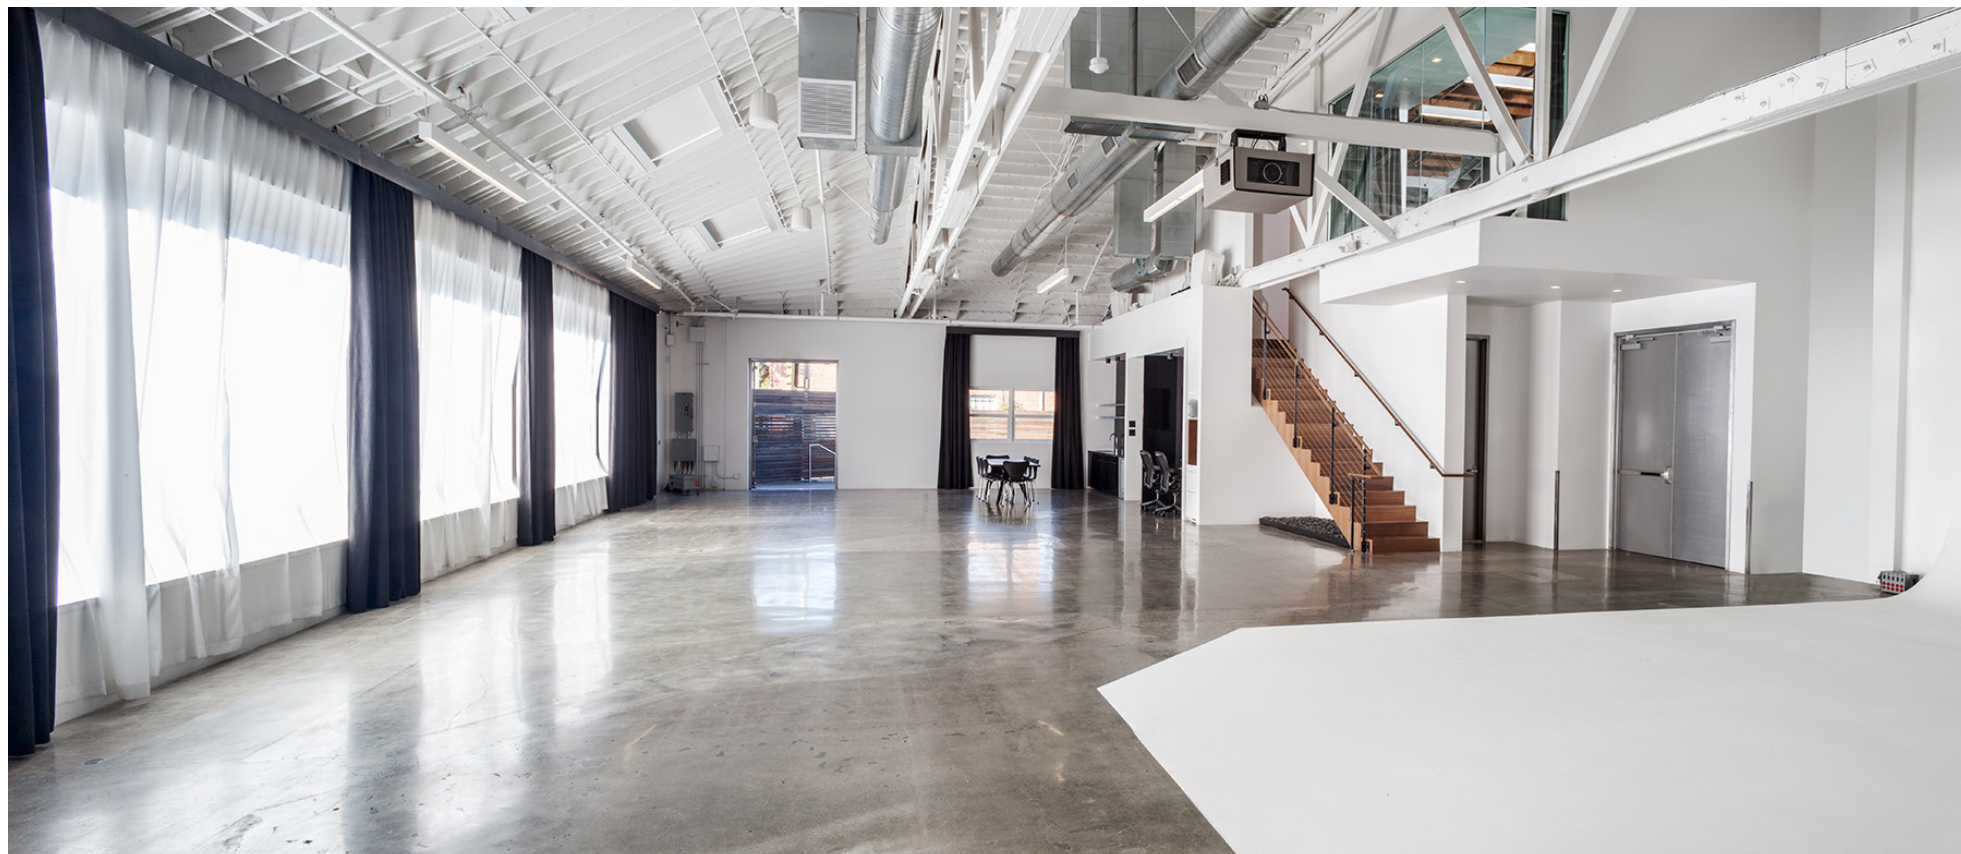

1

LIGHTBOX

Details:

4,250 total sq. ft.
 3,600 sq. ft. stage
 28'W x 30'L x 22'H cyc
 22' ceilings
 Plus private 750 sq. ft. patio
 Private 300 sq. ft. VIP Mezzanine
 South, west & east exposures
 4 skylights
 1,800 AMP, 3 phase
 iMac, printer & scanner

Lightbox is one of the most desirable and exclusive studios in LA. Drenched in southern, western and eastern light, it is a truly unique space for both shoots and events. The studio also features a 300 square foot VIP Mezzanine and a stunning 750 square foot private patio.

Premium cable TV
 iPad controlled AV
 Multi-zone HVAC
 Kitchenette
 Private restroom
 Private hair, makeup & wardrobe
 Valet parking
 10'x10' Roll-gate

Blackbox boasts a large corner cyc and 22' ceilings complete with a grid making it an ideal space for film and photo shoots. Easily combined with adjoining Skybox for an additional 1,400 sq. ft. of studio space.

R

RECEPTION

Details:

2,150 sq. ft.
22' ceilings
1Gb internet & wireless network
iPad controlled AV
9' video wall
Exquisite cafe/bar

Charging stations
Creative Library
Banquette
World-class commercial kitchen
Restrooms