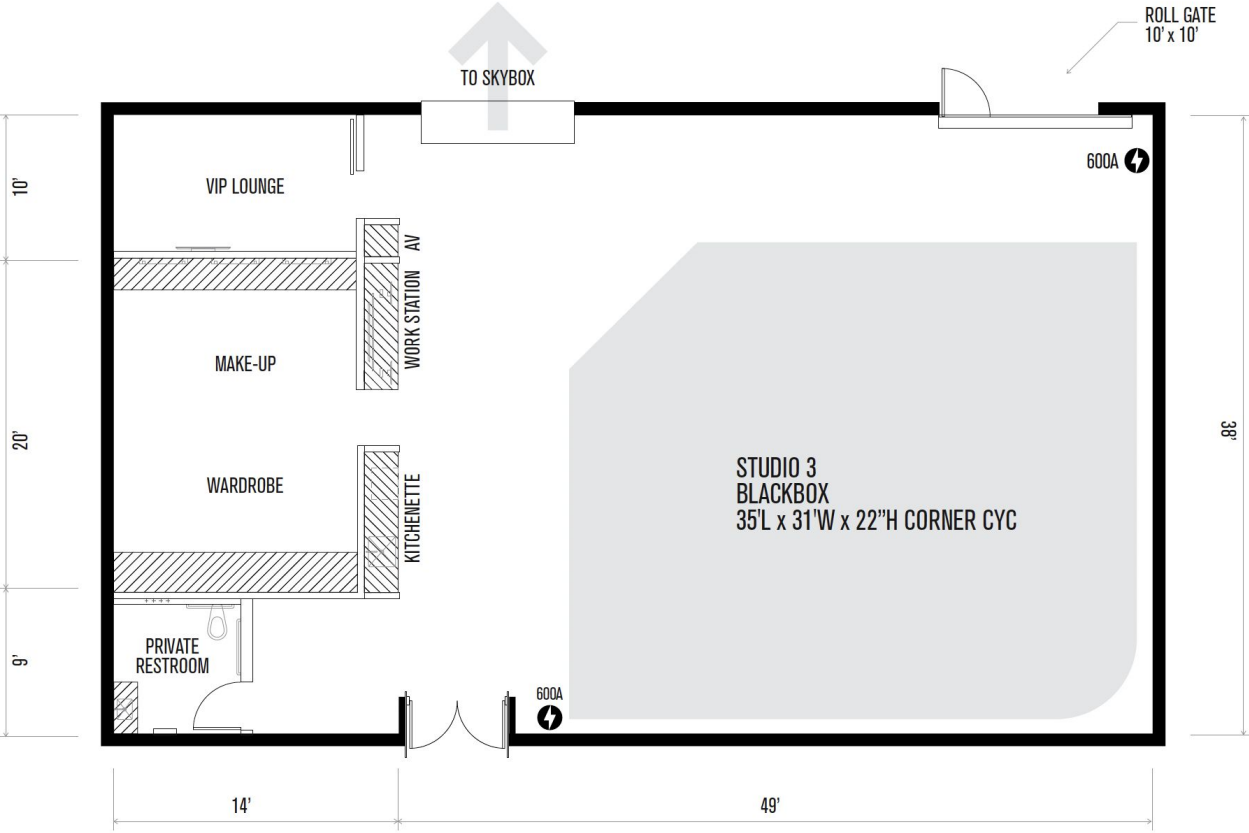

31'L x 35'W x 22'H CYC

22' ceilings

Plus patio

Overhead lighting grid

Western exposure

1,200 AMP, 3 phase

iMac, printer and scanner

iPad controlled AV

Can be combined with Skybox for additional 1,400 sq. ft.

35'L x 31'W x 22"H corner CYC

22' ceilings

1200 AMP, 3 phase

Overhead lighting grid

iMac, printer & scanner

Premium cable TV

iPad controlled AV

Multi-zone HVAC

Kitchenette

Private restroom

Private hair, makeup & wardrobe

Valet parking

10'x10' Roll-gate

BLACKBOX BOASTS A LARGE CORNER CYC AND 22' CEILINGS COMPLETE WITH A GRID MAKING IT AN IDEAL SPACE FOR FILM AND PHOTO SHOOTS. EASILY COMBINED WITH ADJOINING SKYBOX FOR AN ADDITIONAL 1,400 SQ. FT. OF STUDIO SPACE.

8549 HIGUERA ST
CHIVER CITY
CA 90232

BOOKINGS@SMASHBOXSTUDIOS.COM
(310) 579-6769
@SMASHBOXSTUDIOS

smashbox
STUDIOS

CULVER CITY / STUDIO 3

4

BIGBOX

DETAILS:

Qualified soundstage
5,100 total sq. ft.
4,000 sq. ft. stage
62'L x 36'W x 20'H cyc
22' ceiling, 19' beam
Overhead lighting grid
2,400 AMP, 3 phase
iMac, printer & scanner
1GB internet & wireless network