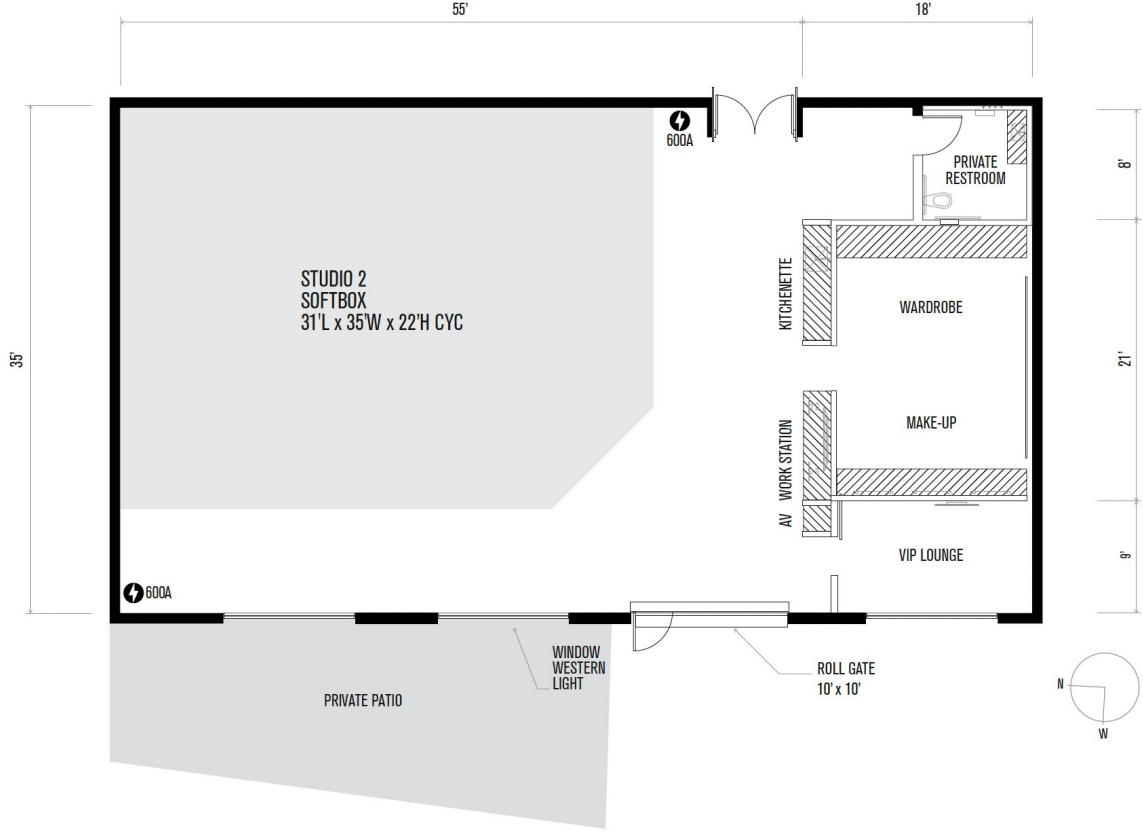

1

LIGHTBOX

DETAILS:

4,250 total sq. ft.
 3,600 sq. ft. stage
 28'W x 30'L x 22'H CYC
 22' ceilings
 Plus private 750 sq. ft. patio
 Private 300 sq. ft. VIP Mezzanine
 South, west & east exposures
 4 skylights
 1,800 AMP, 3 phase
 iMac, printer & scanner

31'L x 35'W x 22'H CYC

22' ceilings

Plus patio

Overhead lighting grid

Western exposure

1,200 AMP, 3 phase

iMac, printer and scanner

iPad controlled AV

8549 HIGUERA ST
CHIVER CITY
CA 90232

BOOKINGS@SMASHBOXSTUDIOS.COM
(310) 579-6769
@SMASHBOXSTUDIOS

smashbox
STUDIOS

3

BLACKBOX

DETAILS:

2,460 total sq. ft.

1,910 sq. ft. stage

Can be combined with Skybox for additional 1,400 sq. ft.

35'L x 31'W x 22"H corner CYC

22' ceilings

1200 AMP, 3 phase

Overhead lighting grid

iMac, printer & scanner

Premium cable TV

iPad controlled AV